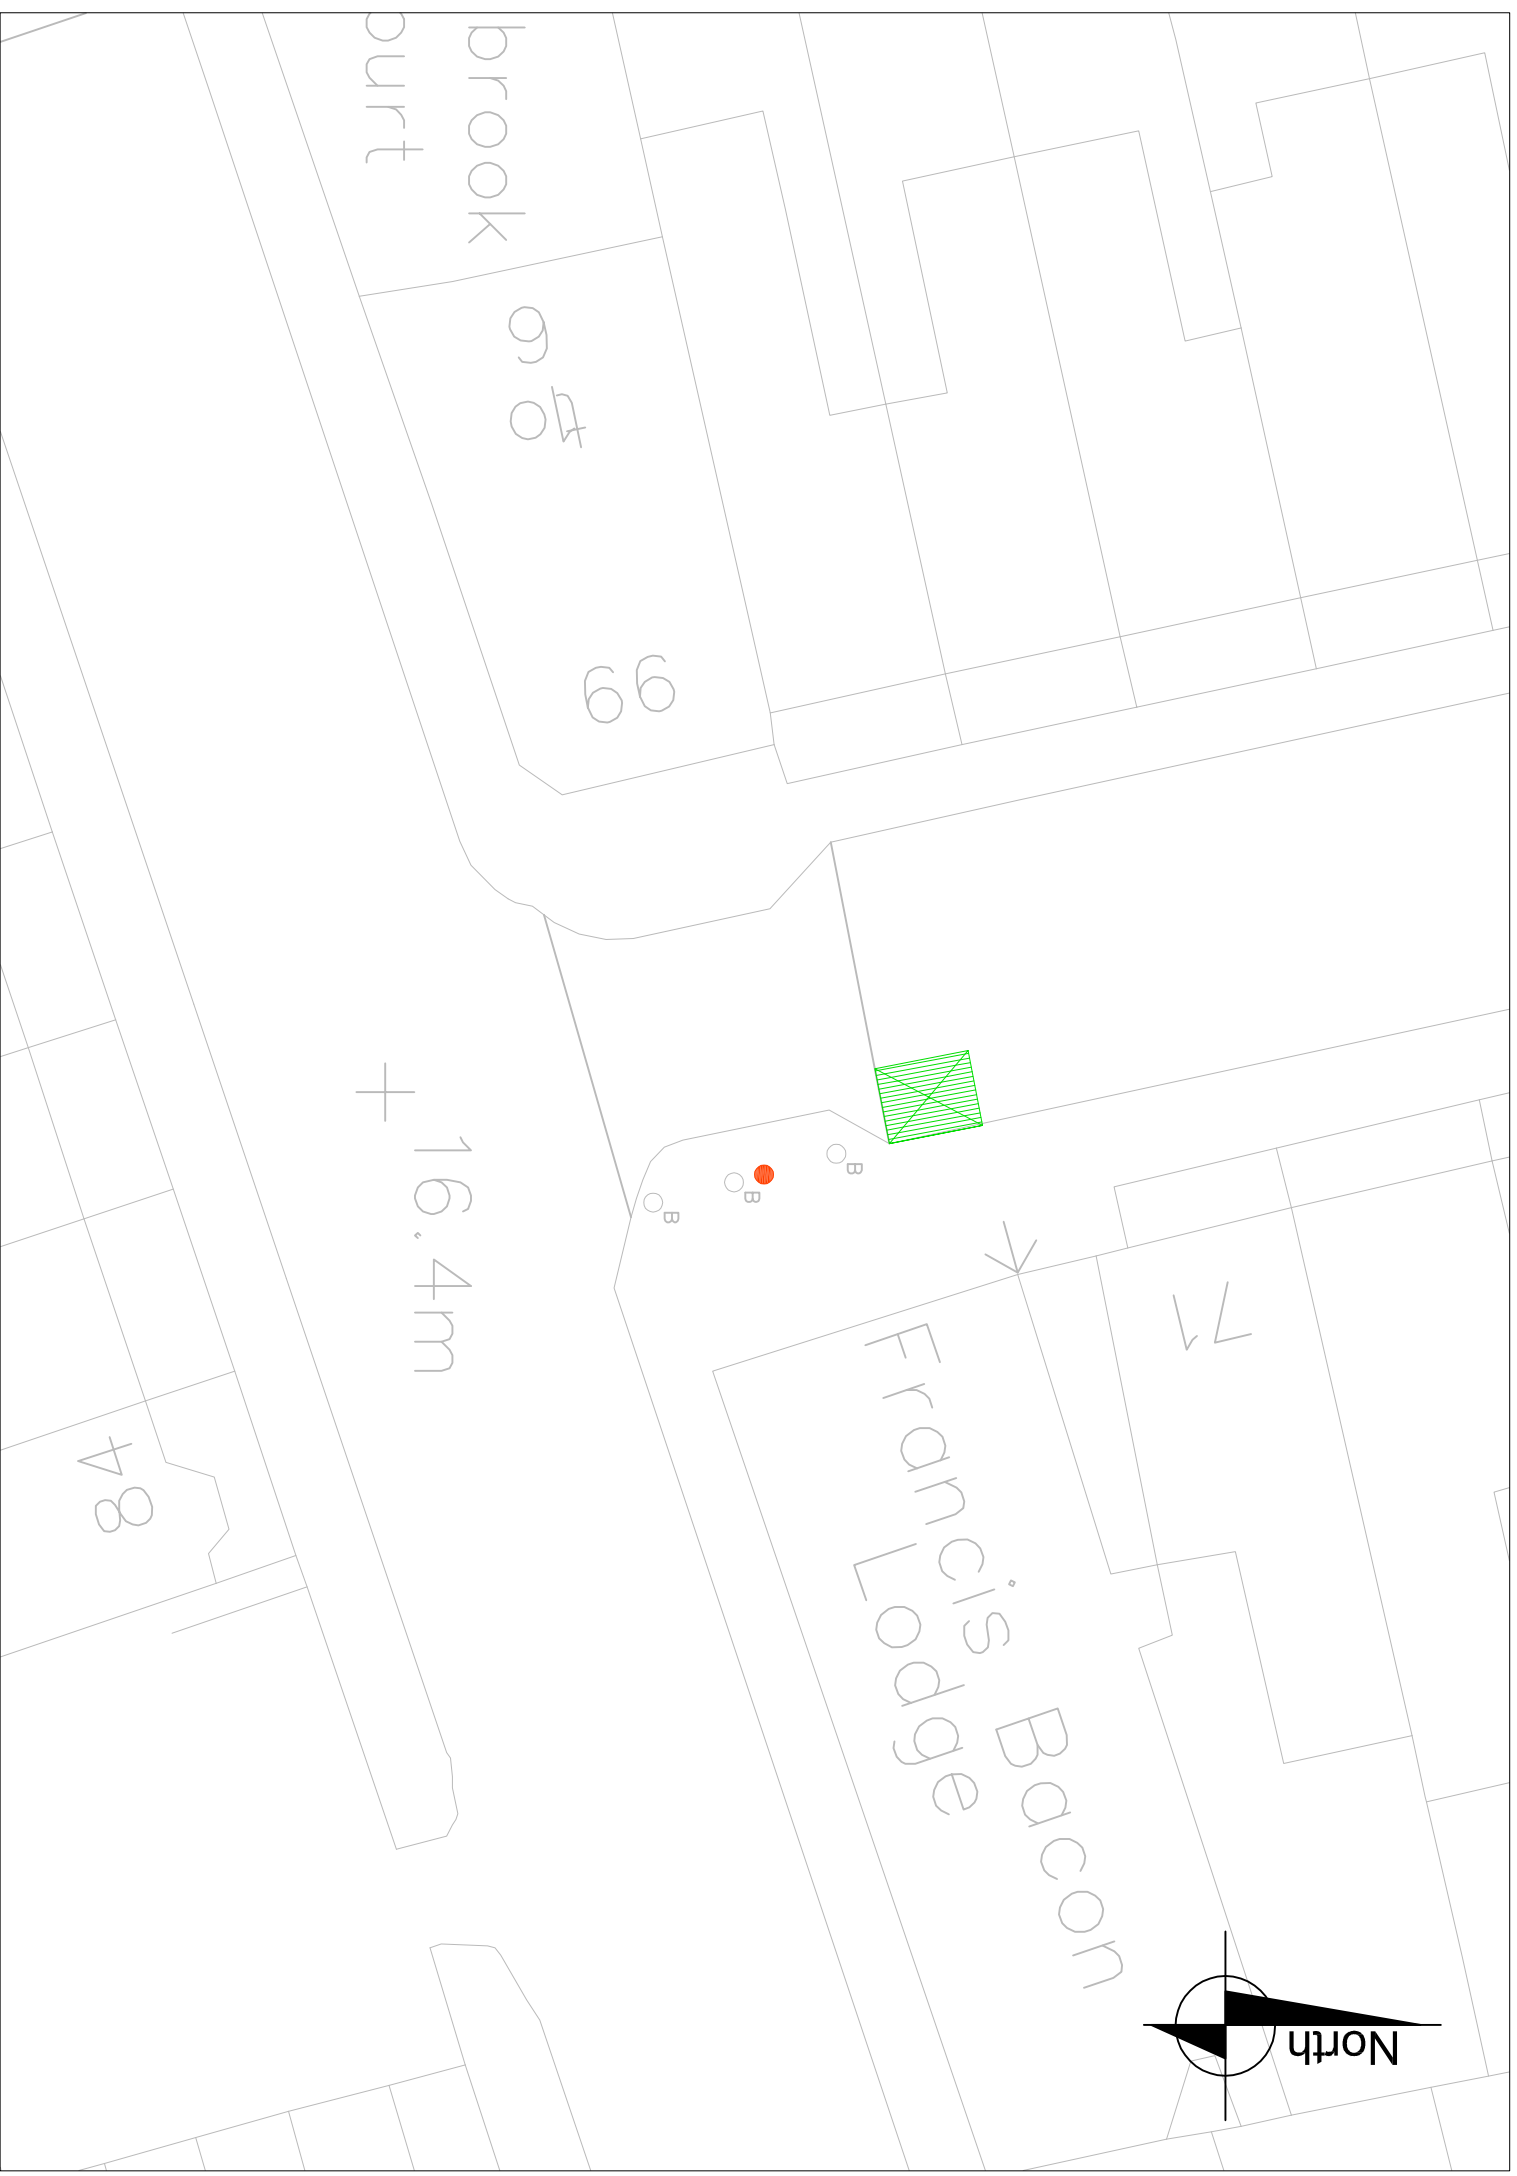

Key

Proposed Bike Hangar

Proposed double yellow lines

Existing parking bay

Lighting column

Existing Tree

Existing Bollard

Rev	Date	Description	Dm	Chk	App

Project
18/19 Devolved
Highways

Drawing Title
Nutbrook Court -
Proposed Cycle Hangar

Community council Peckham & Nunhead			
Ward(s) The Lane			
Date	Scale	Dm	Rev
May 18	1:200	LA	
Drawing number DHB - 107607 - Nutbrook Court		Status	App

H:\Templates\Southwark logo.png

Highways Division
Transport projects
Minor Works

Environment and Social
Regeneration
Floor 3, Hub 2
160 Tooley Street
PO Box 64529
London SE1P 5LX

© Crown copyright and database rights 2014 Ordnance Survey (0110019292)